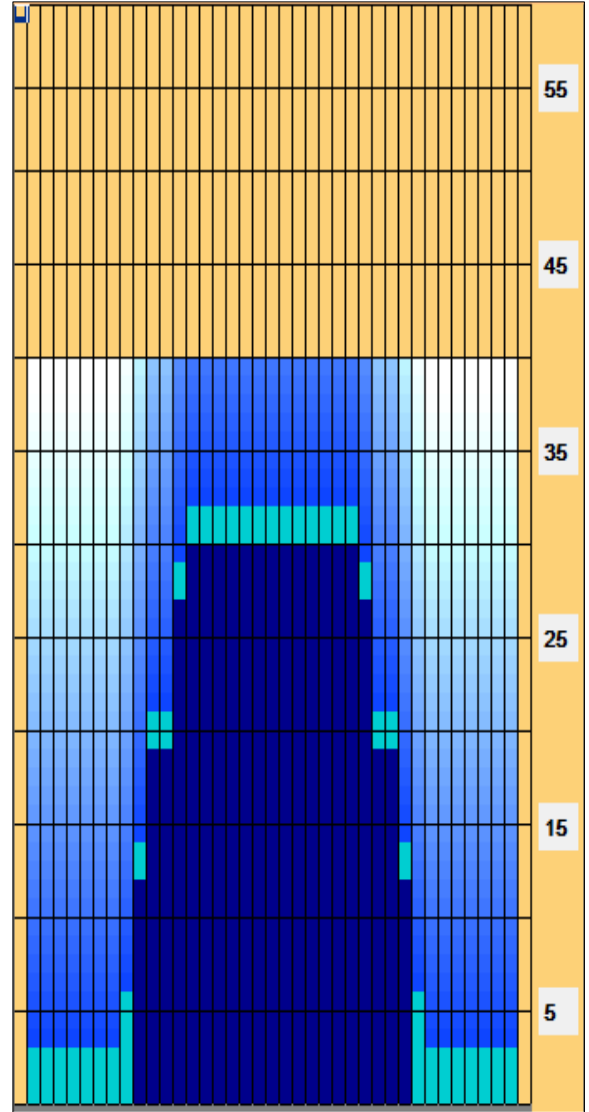

# Kegel Recreation Series - BOURBON STREET - 6240

Oil Pattern Distance:	40 Feet	Reverse Brush Drop:	40 Feet	Oil Per Board:	50 uL
Forward Oil Total:	15.6 mL	Reverse Oil Total:	7.85 mL	Volume Oil Total:	23.45 mL
Forward Boards Crossed:	312 Boards	Reverse Boards Crossed:	157 Boards	Total Boards Crossed:	469 Boards

	Start	Stop	Loads	Speed	Crossed	Start	End	Feet	T.Oil
1	2L	2R	3	14	111	0.0	3.9	3.9	5550
2	9L	9R	1	18	23	3.9	6.4	2.5	1150
3	10L	10R	3	18	63	6.4	14.0	7.6	3150
4	11L	11R	3	18	57	14.0	21.6	7.6	2850
5	13L	13R	3	18	45	21.6	29.2	7.6	2250
6	14L	14R	1	22	13	29.2	32.3	3.1	650
7	2L	2R	0	22	0	32.3	34.0	1.7	0
8	2L	2R	0	26	0	34.0	40.0	6.0	0

Conditioner:  
Type In or Select One

TransferType:  
Type In or Select One

Forward

Reverse

Combined

Buff

	Start	Stop	Loads	Speed	Crossed	Start	End	Feet	T.Oil
1	2L	2R	0	30	0	40.0	30.0	-10.0	0
2	14L	14R	1	22	13	30.0	26.9	-3.1	650
3	13L	13R	3	18	45	26.9	19.3	-7.6	2250
4	11L	11R	3	18	57	19.3	11.7	-7.6	2850
5	10L	10R	2	14	42	11.7	7.8	-3.9	2100
6	2L	2R	0	10	0	7.8	0.0	-7.8	0

Reverse Drop Brush 32'. Download PDF for full description.

Item	3L-7L:18L-18R	8L-12L:18L-18R	13L-17L:18L-18R	18L-18R:17R-13R	18L-18R:12R-8R	18L-18R:7R-3R
Description	Outside Track:Middle	Middle Track:Middle	Inside Track:Middle	Middle:Inside Track	Middle:Middle Track	Middle:Outside Track
Track Zone Ratio	7.67	2.5	1.02	1.02	2.5	7.67